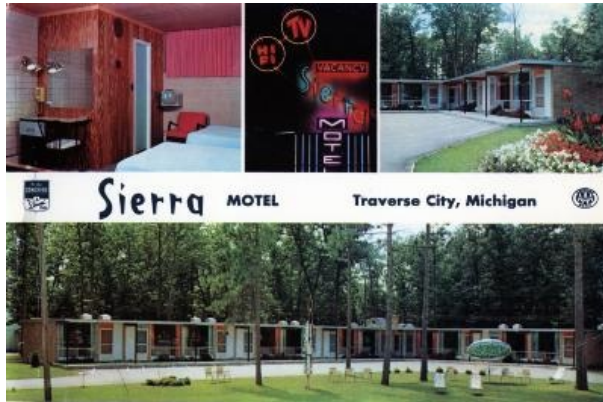

The Luxurious Sierra Motel, Traverse City, Michigan Giant Postcard, 1950-1951

STILL IMAGE

IDENTIFIER

2024.16.07.244

DATE

1950-1951

CREATORS

Bud Moyer

PUBLISHER

Bud Moyer Studio

DESCRIPTION

Color oversize postcard of Sierra Motel located on U.S. 31 North in Traverse City, Michigan, at the time owned by Arthur and Vendla Peterson. The postcard was manufactured by Dexter Press in West Nyack, New York.