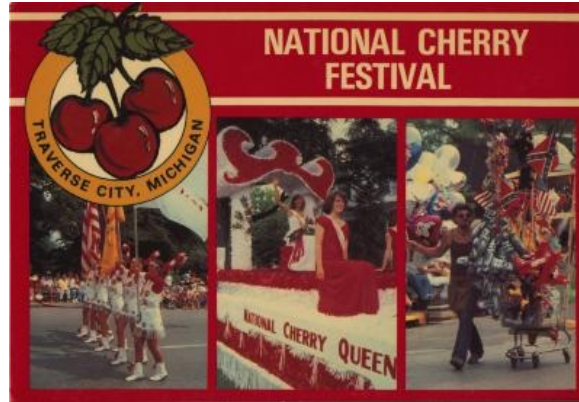

# National Cherry Festival Postcard, after 1981

STILL IMAGE

---

---

**IDENTIFIER**

2024.16.09.122

**DATE**

After 1981

**RELATED EVENTS**

National Cherry Festival (depicts)

**RELATED PLACES**

Grand Traverse County (depicts)

Traverse City (was located at)